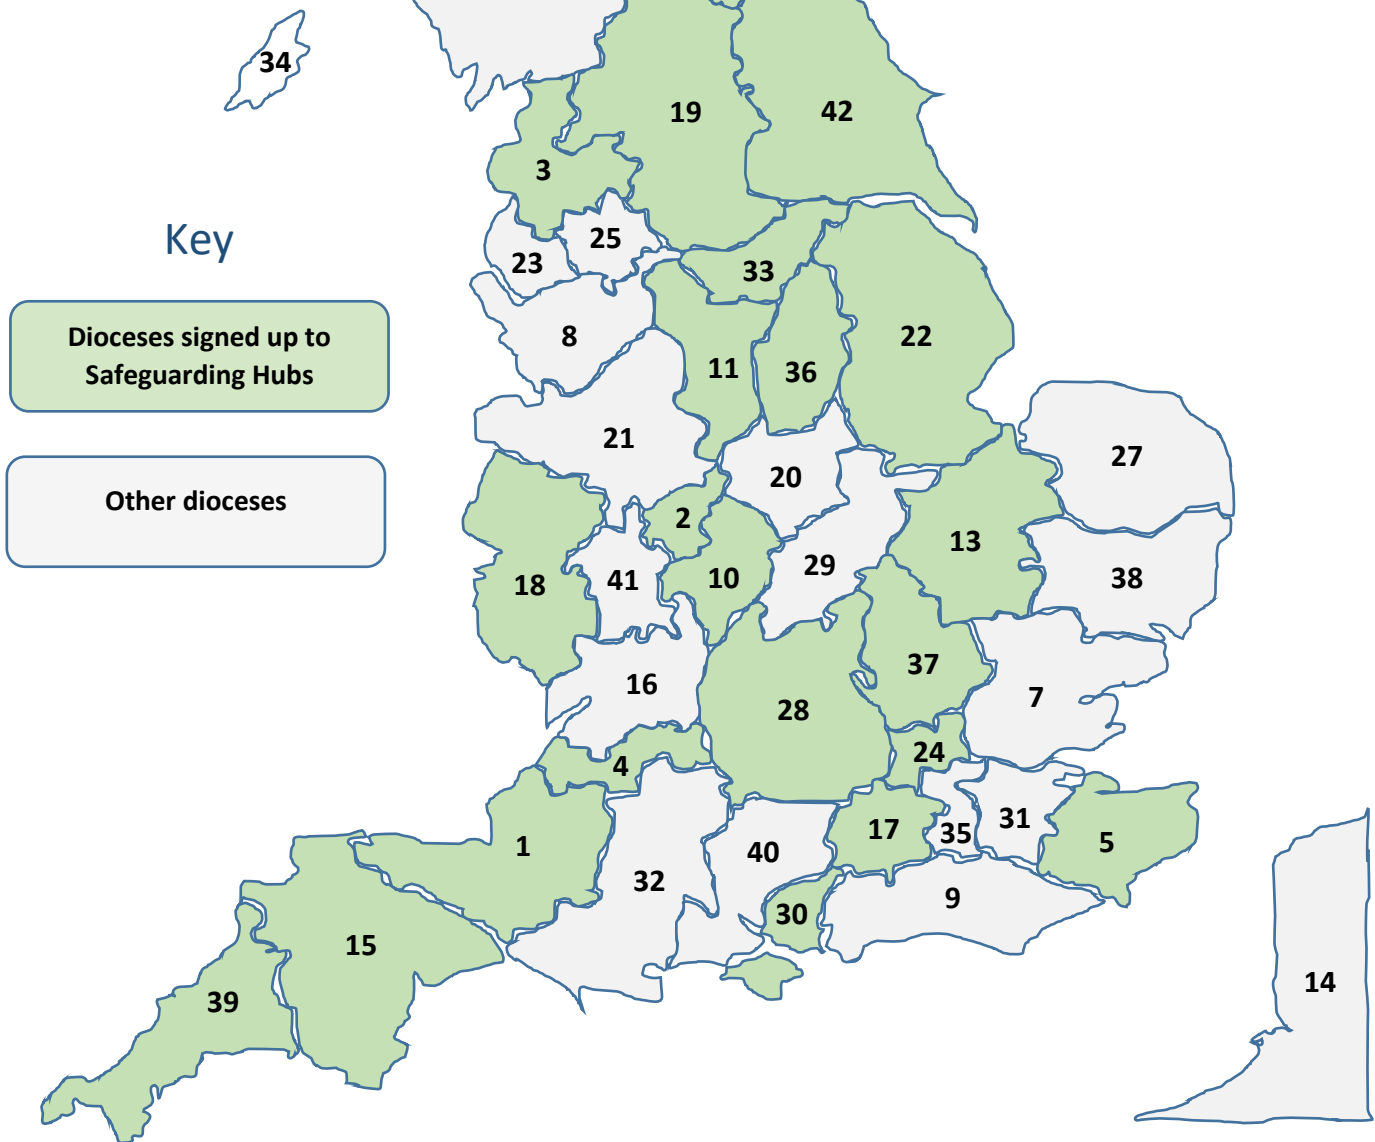

Safeguarding Hubs Diocesan Map

February 2024

Launched in January 2023

Key

Dioceses signed up to Safeguarding Hubs

Other dioceses

1	Bath & Wells	15	Exeter	29	Peterborough
2	Birmingham	16	Gloucester	30	Portsmouth
3	Blackburn	17	Guildford	31	Rochester
4	Bristol	18	Hereford	32	Salisbury
5	Canterbury	19	Leeds	33	Sheffield
6	Carlisle	20	Leicester	34	Sodor & Man
7	Chelmsford	21	Lichfield	35	Southwark
8	Chester	22	Lincoln	36	Southwell & Nottingham
9	Chichester	23	Liverpool	37	St Albans
10	Coventry	24	London	38	St Eds & Ips
11	Derby	25	Manchester	39	Truro
12	Durham	26	Newcastle	40	Winchester
13	Ely	27	Norwich	41	Worcester
14	Europe	28	Oxford	42	York