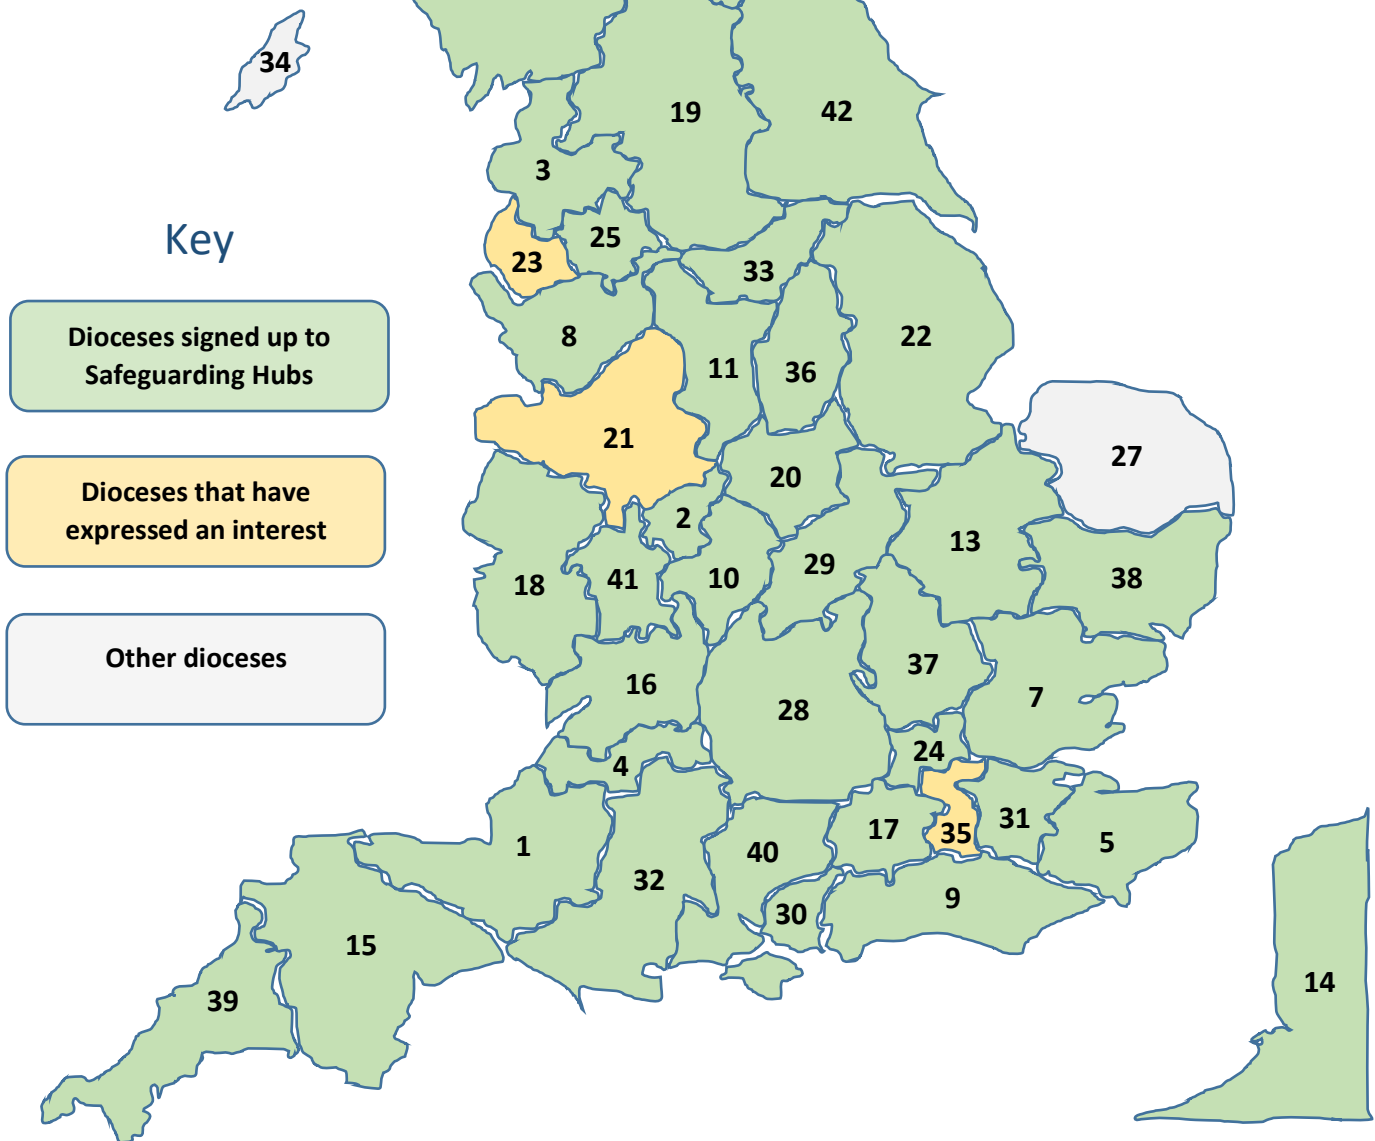

Safeguarding Hubs Diocesan Map

June 2026

Launched in January 2023

- 1 Bath & Wells
- 2 Birmingham
- 3 Blackburn
- 4 Bristol
- 5 Canterbury
- 6 Carlisle
- 7 Chelmsford
- 8 Chester
- 9 Chichester
- 10 Coventry
- 11 Derby
- 12 Durham
- 13 Ely
- 14 Europe

- 15 Exeter
- 16 Gloucester
- 17 Guildford
- 18 Hereford
- 19 Leeds
- 20 Leicester
- 21 Lichfield
- 22 Lincoln
- 23 Liverpool
- 24 London
- 25 Manchester
- 26 Newcastle
- 27 Norwich
- 28 Oxford

- 29 Peterborough
- 30 Portsmouth
- 31 Rochester
- 32 Salisbury
- 33 Sheffield
- 34 Sodor & Man
- 35 Southwark
- 36 Southwell & Nottingham
- 37 St Albans
- 38 Suffolk
- 39 Truro
- 40 Winchester
- 41 Worcester
- 42 York